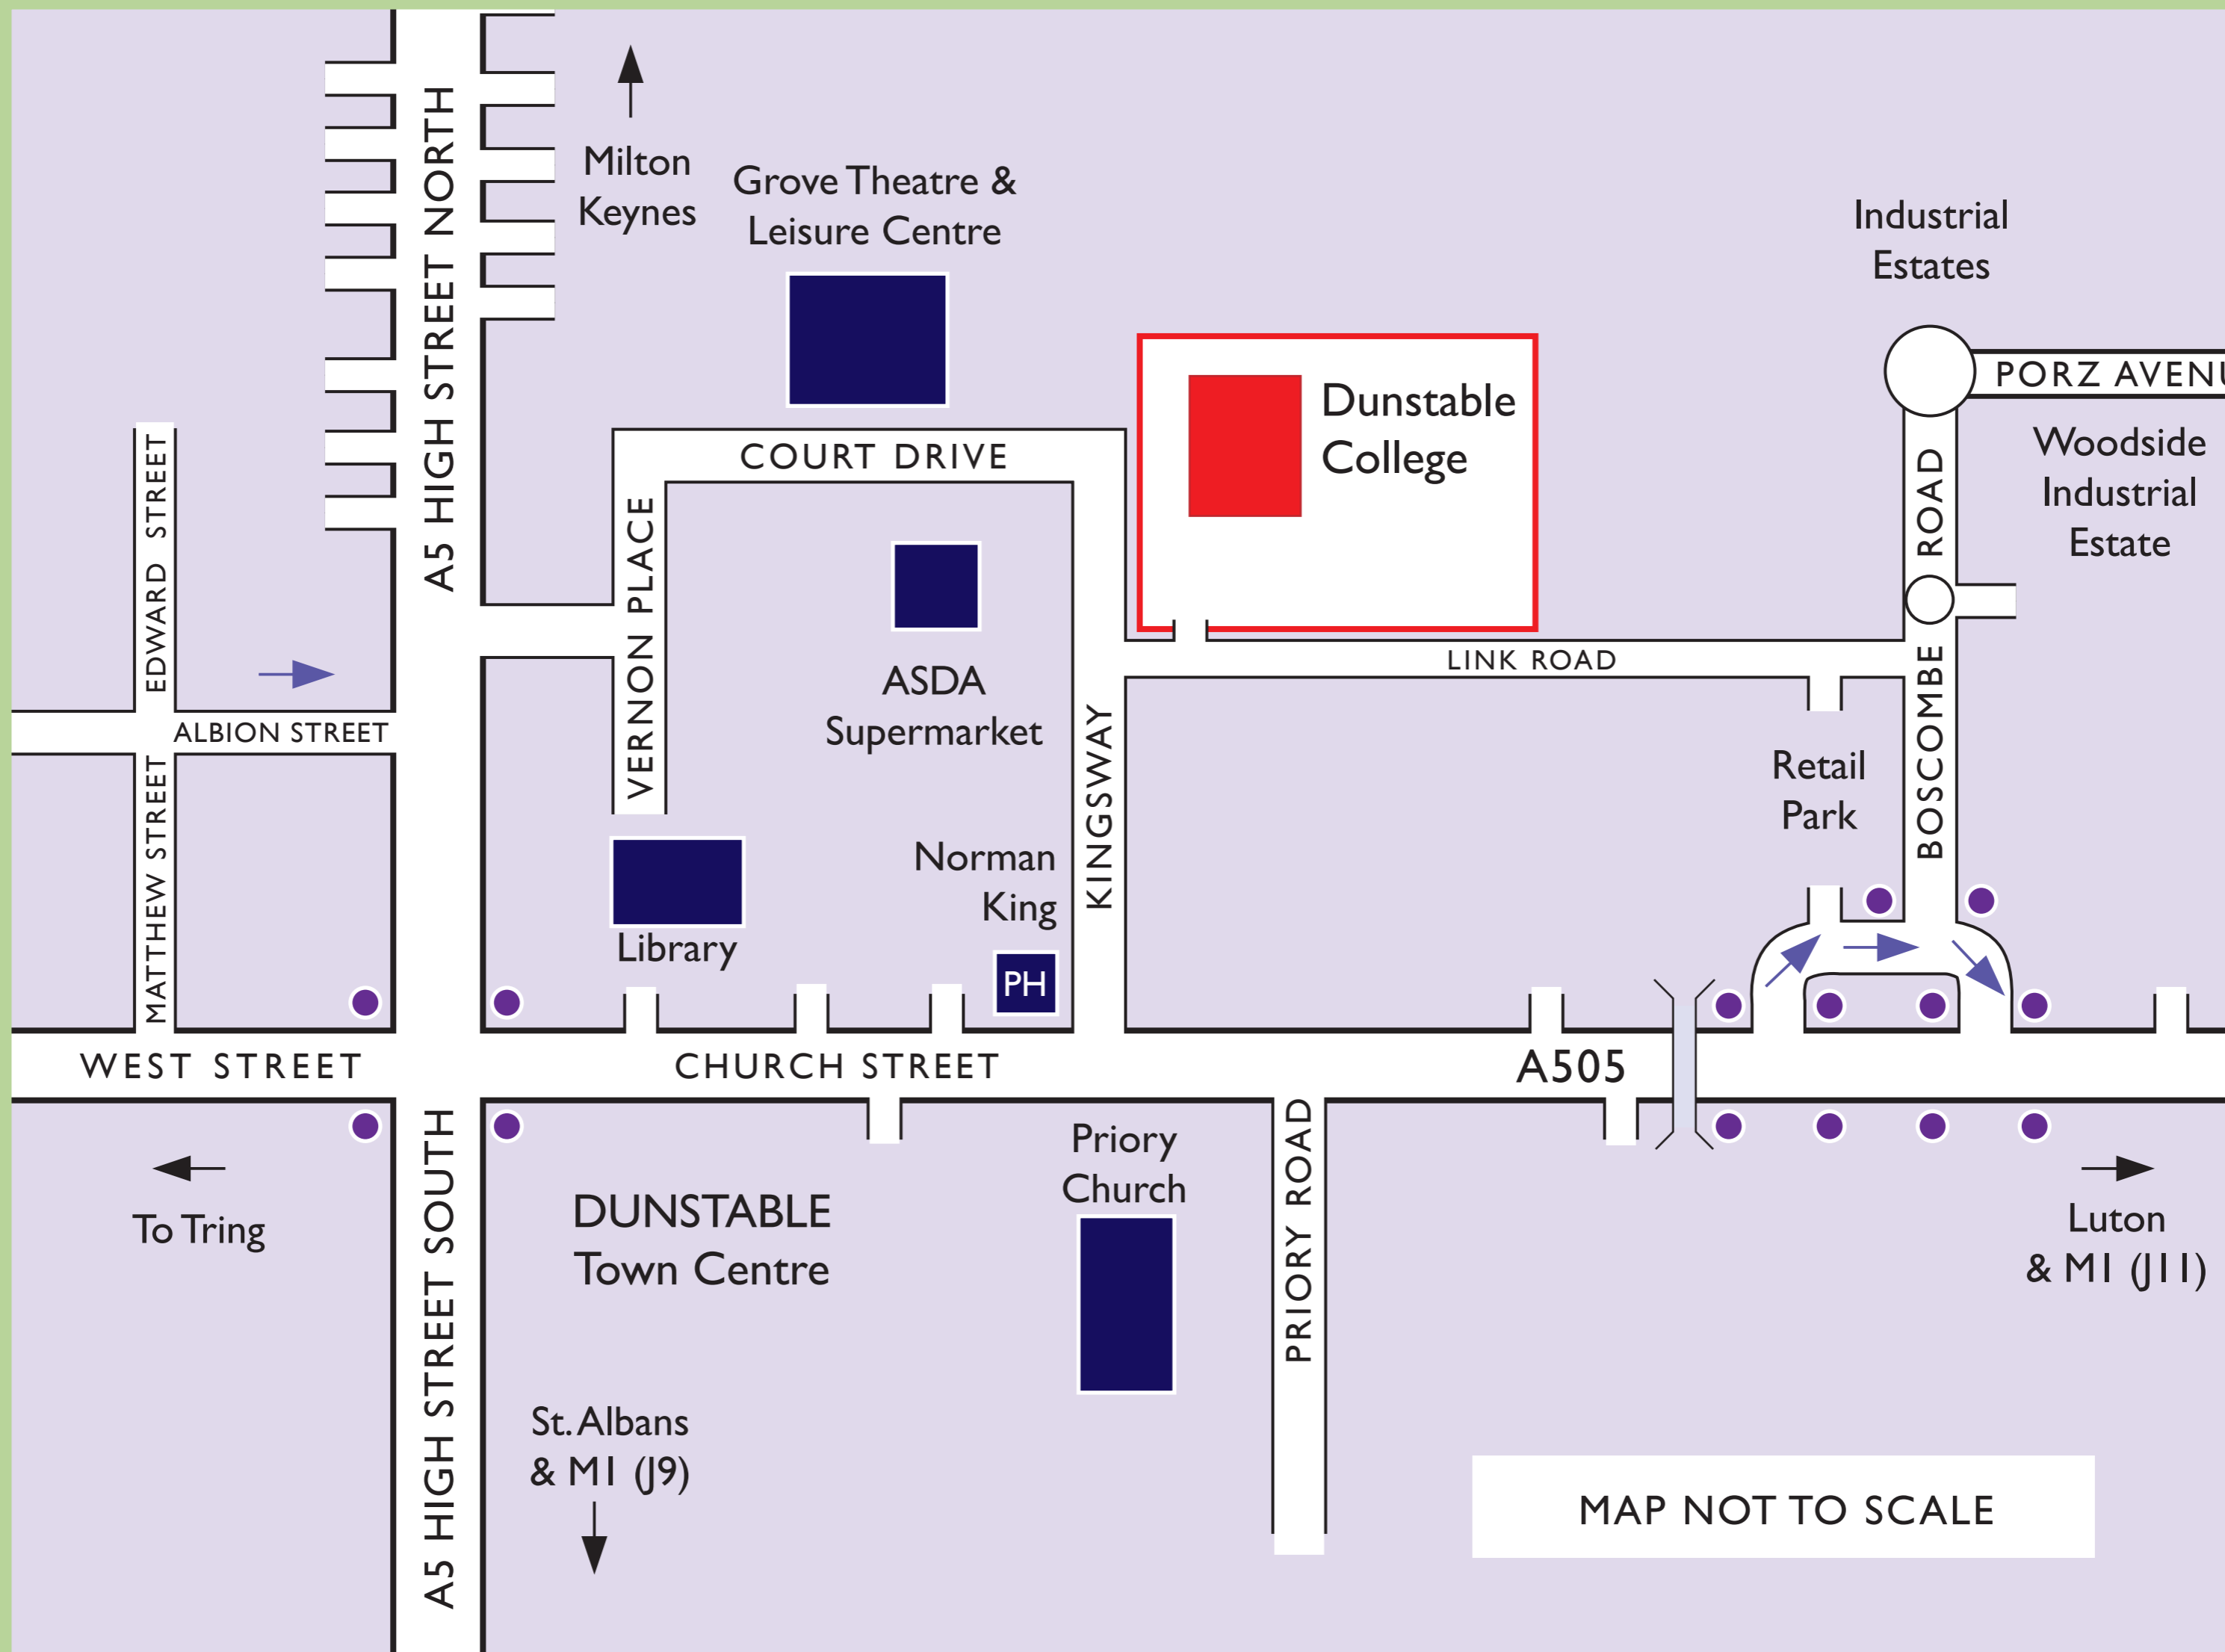

Kingsland Skills & Enterprise Centre

Dunstable College

MAP NOT TO SCALE

Kingsland Skills & Enterprise Centre

Toddington & MI (J12)

Sundon & Luton/Leagrave

HOUGHTON REGIS Town Centre

King's Arms PH

Church

HIGH STREET

THE GREEN

EAST END

Chequers PH

School

PARKSIDE DRIVE

PARKSIDE DRIVE

Industrial Estates

PORZ AVENUE

PORZ AVENUE

Woodside Industrial Estate

Dunstable College

LINK ROAD

Retail Park

BOSCOMBE ROAD

POYNTERS ROAD

A505

A505

A505

Priory Church

PRIORY ROAD

Luton & MI (J11)

MAP NOT TO SCALE