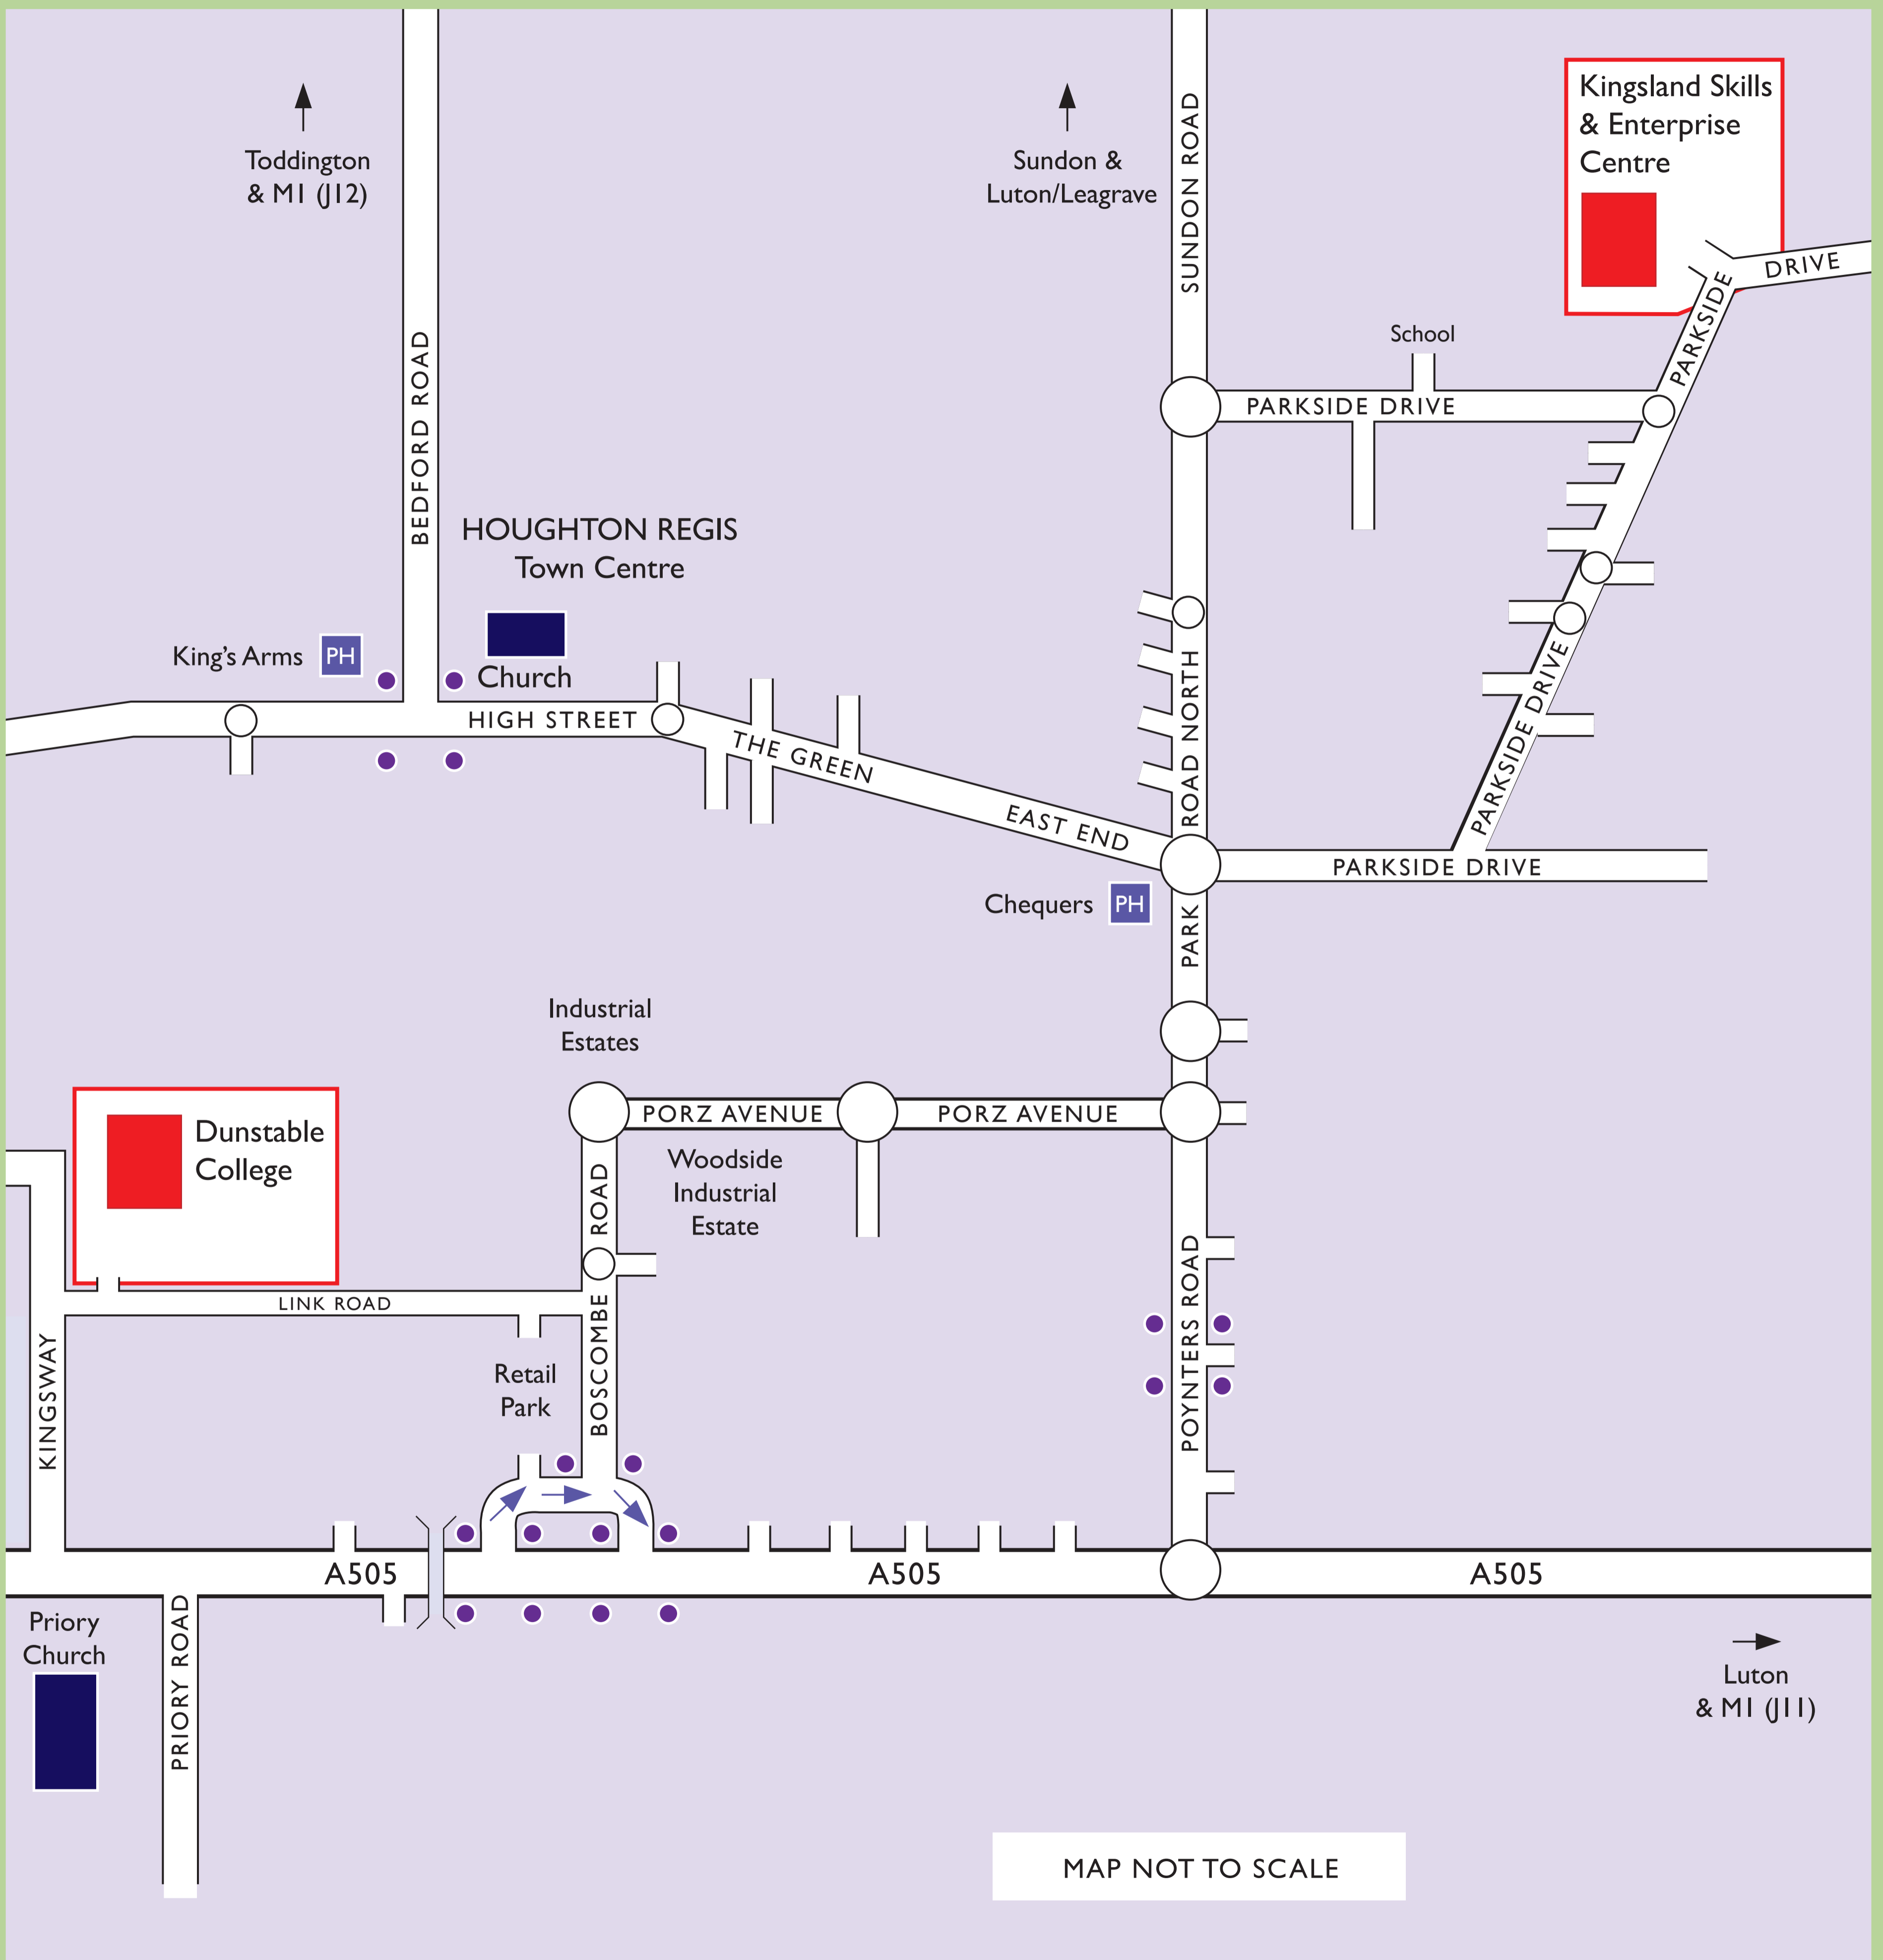

Kingsland Skills & Enterprise Centre

Dunstable College

MAP NOT TO SCALE

Kingsland Skills & Enterprise Centre

Toddington & MI (J12)

Sundon & Luton/Leagrave

HOUGHTON REGIS Town Centre

King's Arms PH

Church

HIGH STREET

THE GREEN

EAST END

Chequers PH

School

PARKSIDE DRIVE

PARKSIDE DRIVE

Industrial Estates

PORZ AVENUE

PORZ AVENUE

Woodside Industrial Estate

Dunstable College

LINK ROAD

Retail Park

BOSCOMBE ROAD

POYNTERS ROAD

A505

A505

A505

Priory Church

PRIORY ROAD

Luton & MI (J11)

MAP NOT TO SCALE